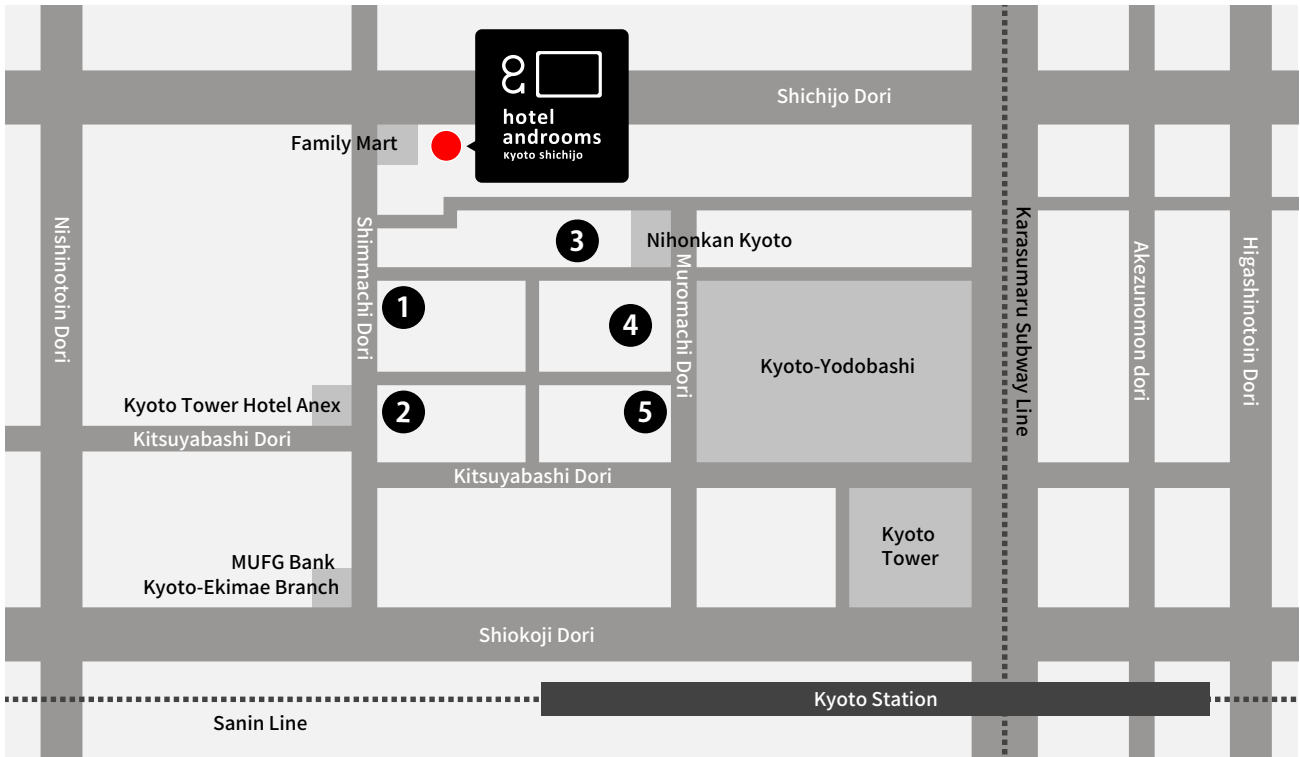

# NEIGHBORHOOD PARKING LOT

## 1 Shimmachi minami Parking Lot

Capacity	12
Charges	(9am-4pm)¥300/20min. (4pm-8pm)¥300/60min. (8pm-9am)¥100/60min.
Maximum Charges	¥2,200 (max. 24 hours)
Remarks	Call center 0120-572-105

## 2 Kitsuyabashi Parking Lot

Capacity	73
Charges	(9am-4pm)¥300/20min. (4pm-8pm)¥300/60min. (8pm-9am)¥100/60min.
Maximum Charges	¥2,200 (max. 24 hours)
Remarks	Call center 0120-572-105

## 3 Mitsuno Repark Kyoto-kita Parking Lot

Capacity	12
Charges	(8am-10pm)¥400/30min. (10pm-8am)¥100/60min.
Maximum Charges	¥2,000 (max. 24 hours)
Remarks	Call center 0120-572-105